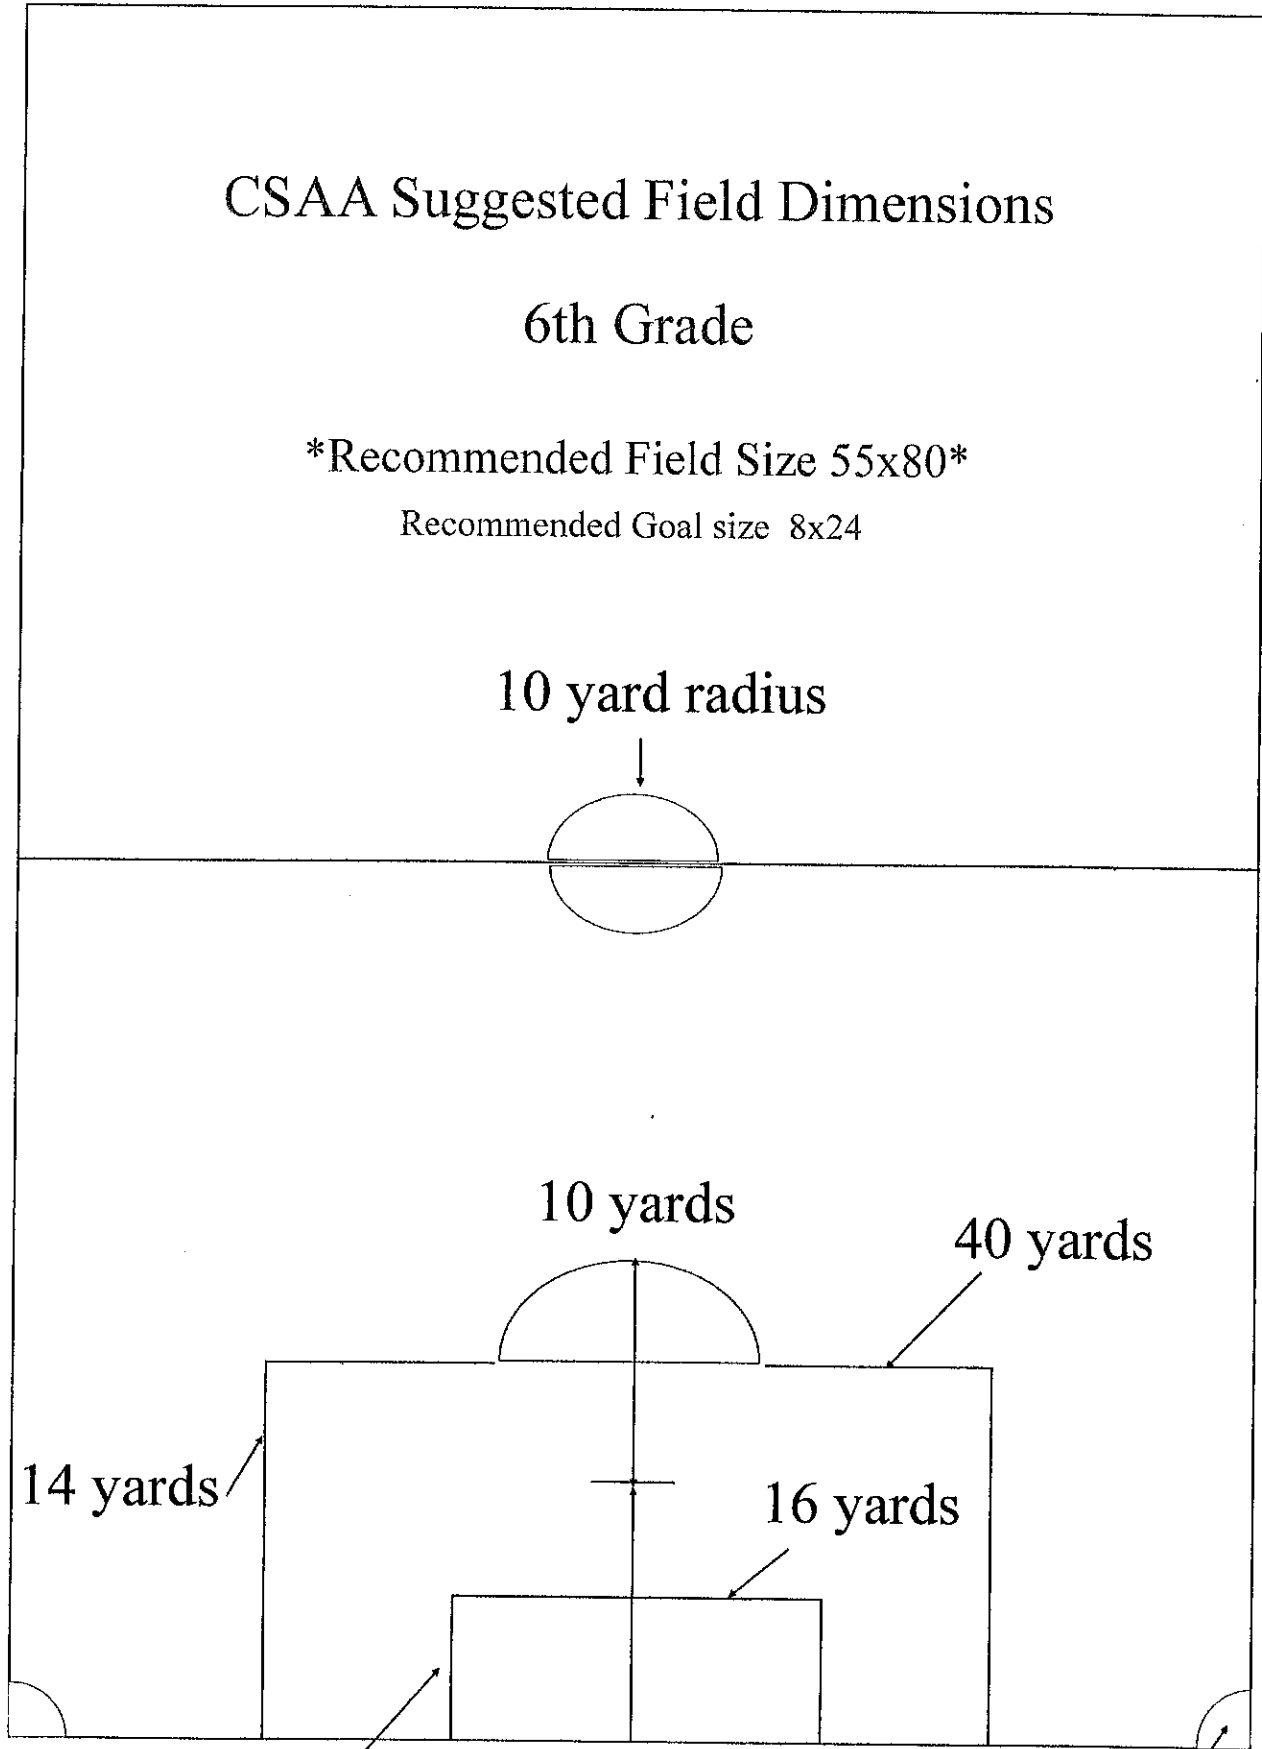

## 8th Grade

\*Recommended Field Size 65x90\*

Recommended Goal size 8x24

10 yard radius

9  
5  
y  
a  
r  
d  
s  
m  
a  
x  
  
8  
5  
y  
a  
r  
d  
s  
m  
i  
n

60 yard max ——— 50 yard min

# CSAA Suggested Field Dimensions

## 6th Grade

\*Recommended Field Size 55x80\*

Recommended Goal size 8x24

8  
5

y  
a  
r  
d  
s

m  
a  
x

7  
5

y  
a  
r  
d  
s

# CSAA Suggested Field Dimensions

8v8

\*Recommended Field Size 45x60\*

Recommended Goal size 6'x18'

8 yard radius

8 yards

30 yards

12 yards