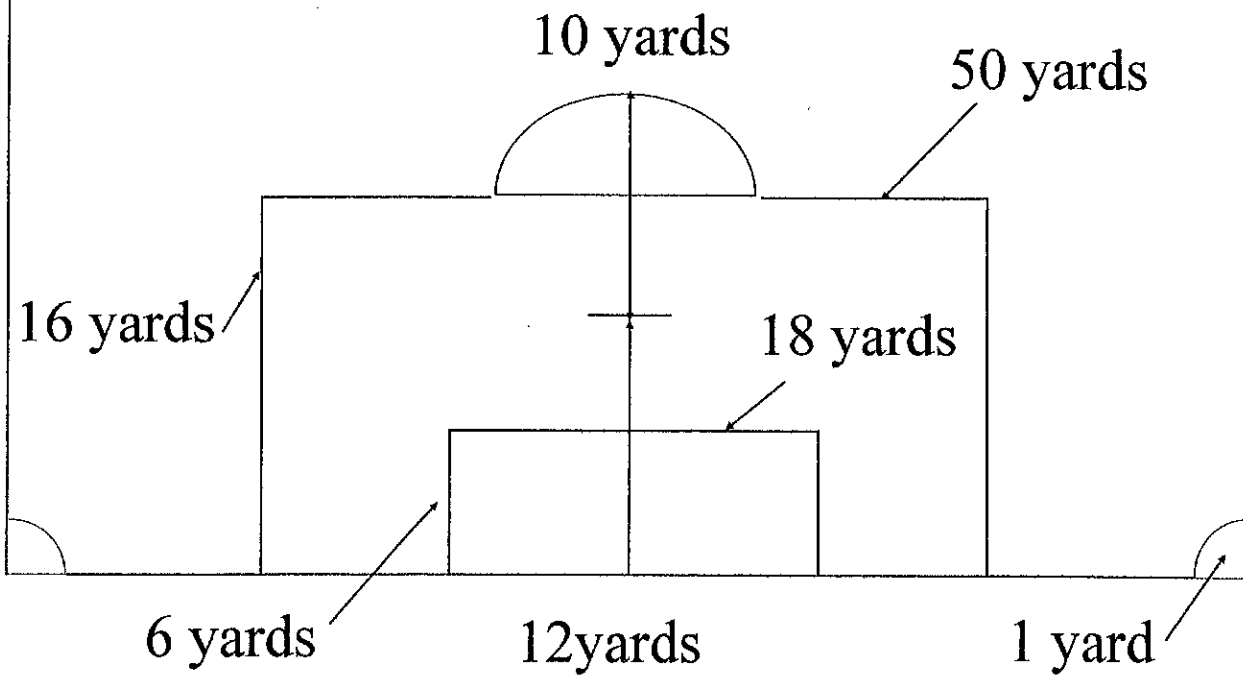

# CSAA Suggested Field Dimensions

## 8th Grade

\*Recommended Field Size 65x90\*

Recommended Goal size 8x24

10 yard radius

9  
5  
y  
a  
r  
d  
s  
m  
a  
x  
  
8  
5  
y  
a  
r  
d  
s  
m  
i  
n

60 yard max ——— 50 yard min

## 6th Grade

\*Recommended Field Size 55x80\*

Recommended Goal size 8x24

8  
5

y  
a  
r  
d  
s

m  
a  
x

7  
5

y  
a  
r  
d  
s

# CSAA Suggested Field Dimensions

8v8

\*Recommended Field Size 45x60\*

Recommended Goal size 6'x18'

8 yard radius

8 yards

30 yards

12 yards